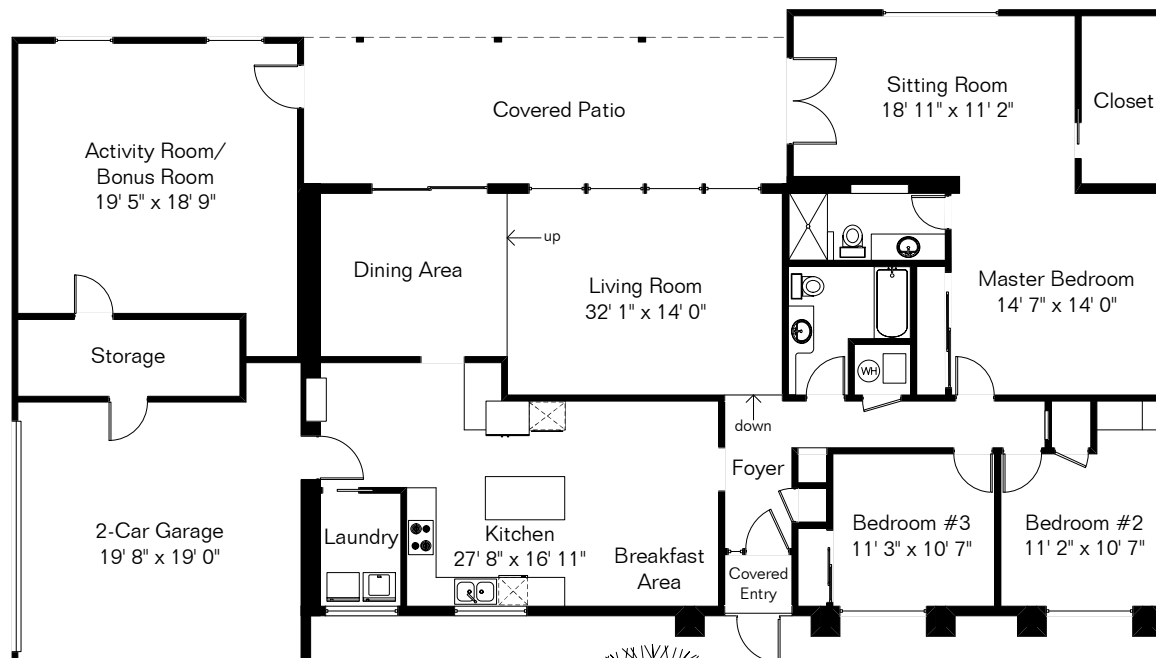

The square footages and room size information are deemed to be reliable but are not guaranteed and should be independently verified. This drawing is for marketing purposes only.

9407 E Indio Pl

Main House 2,543 Sq Ft
 Guest House 389 Sq Ft

 Total Living Area 2,932 Sq Ft
 Garages 1,328 Sq Ft

Guest House with
Garage is farther from
the house than shown

Grill Area

Site Visit July 2021

0 ft. 6 ft. 10 ft. 20 ft.

Copyright 2021 Floor Plans First! LLC
All Rights Reserved.