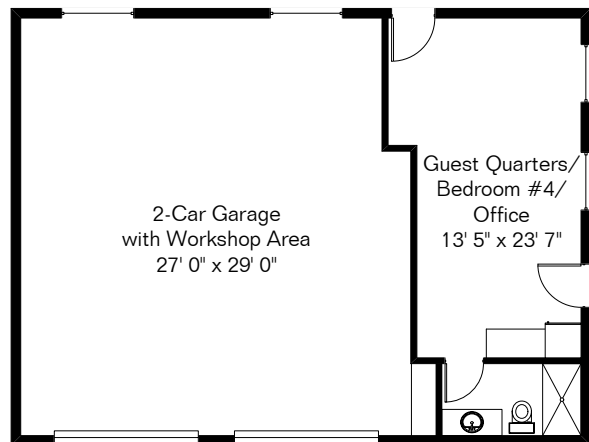

The square footages and room size information are deemed to be reliable but are not guaranteed and should be independently verified. This drawing is for marketing purposes only.

9407 E Indio Pl

Main House 2,543 Sq Ft
 Guest House 389 Sq Ft

 Total Living Area 2,932 Sq Ft
 Garages 1,328 Sq Ft

Guest House with
Garage is farther from
the house than shown

Grill Area

Site Visit July 2021

0 ft. 6 ft. 10 ft. 20 ft.

Copyright 2021 Floor Plans First! LLC
All Rights Reserved.